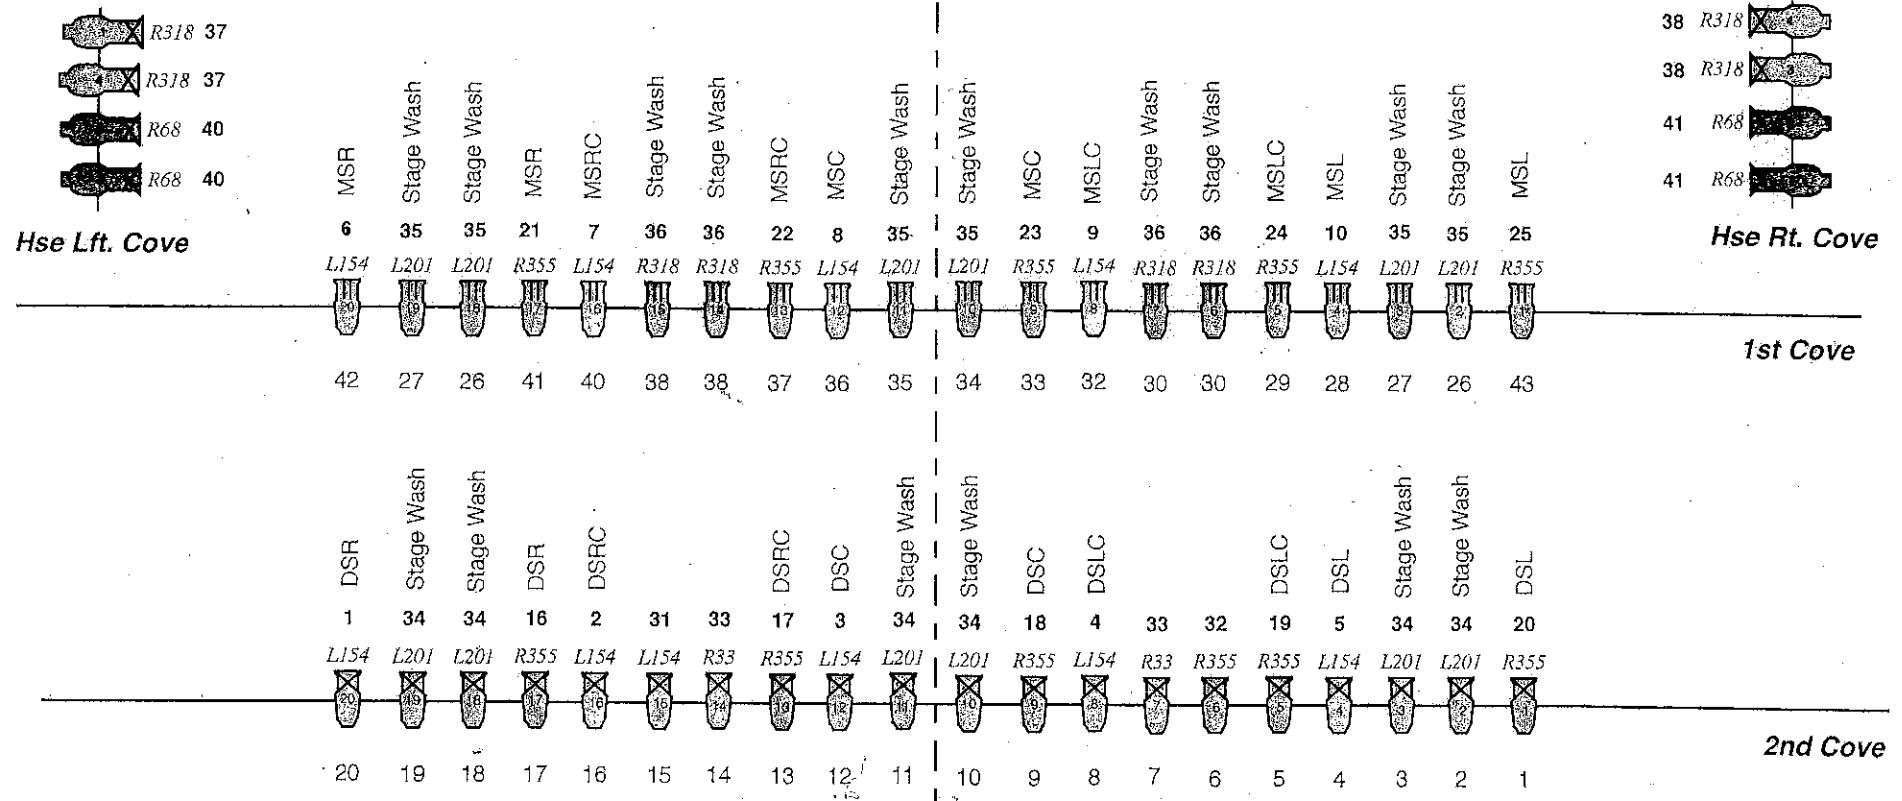

Stranahan Theatre: Onstage House Plot 2017

All FOH units have a sharp focus with R132 Frost

Stranahan Theatre 2017 / FOH House Light Plot