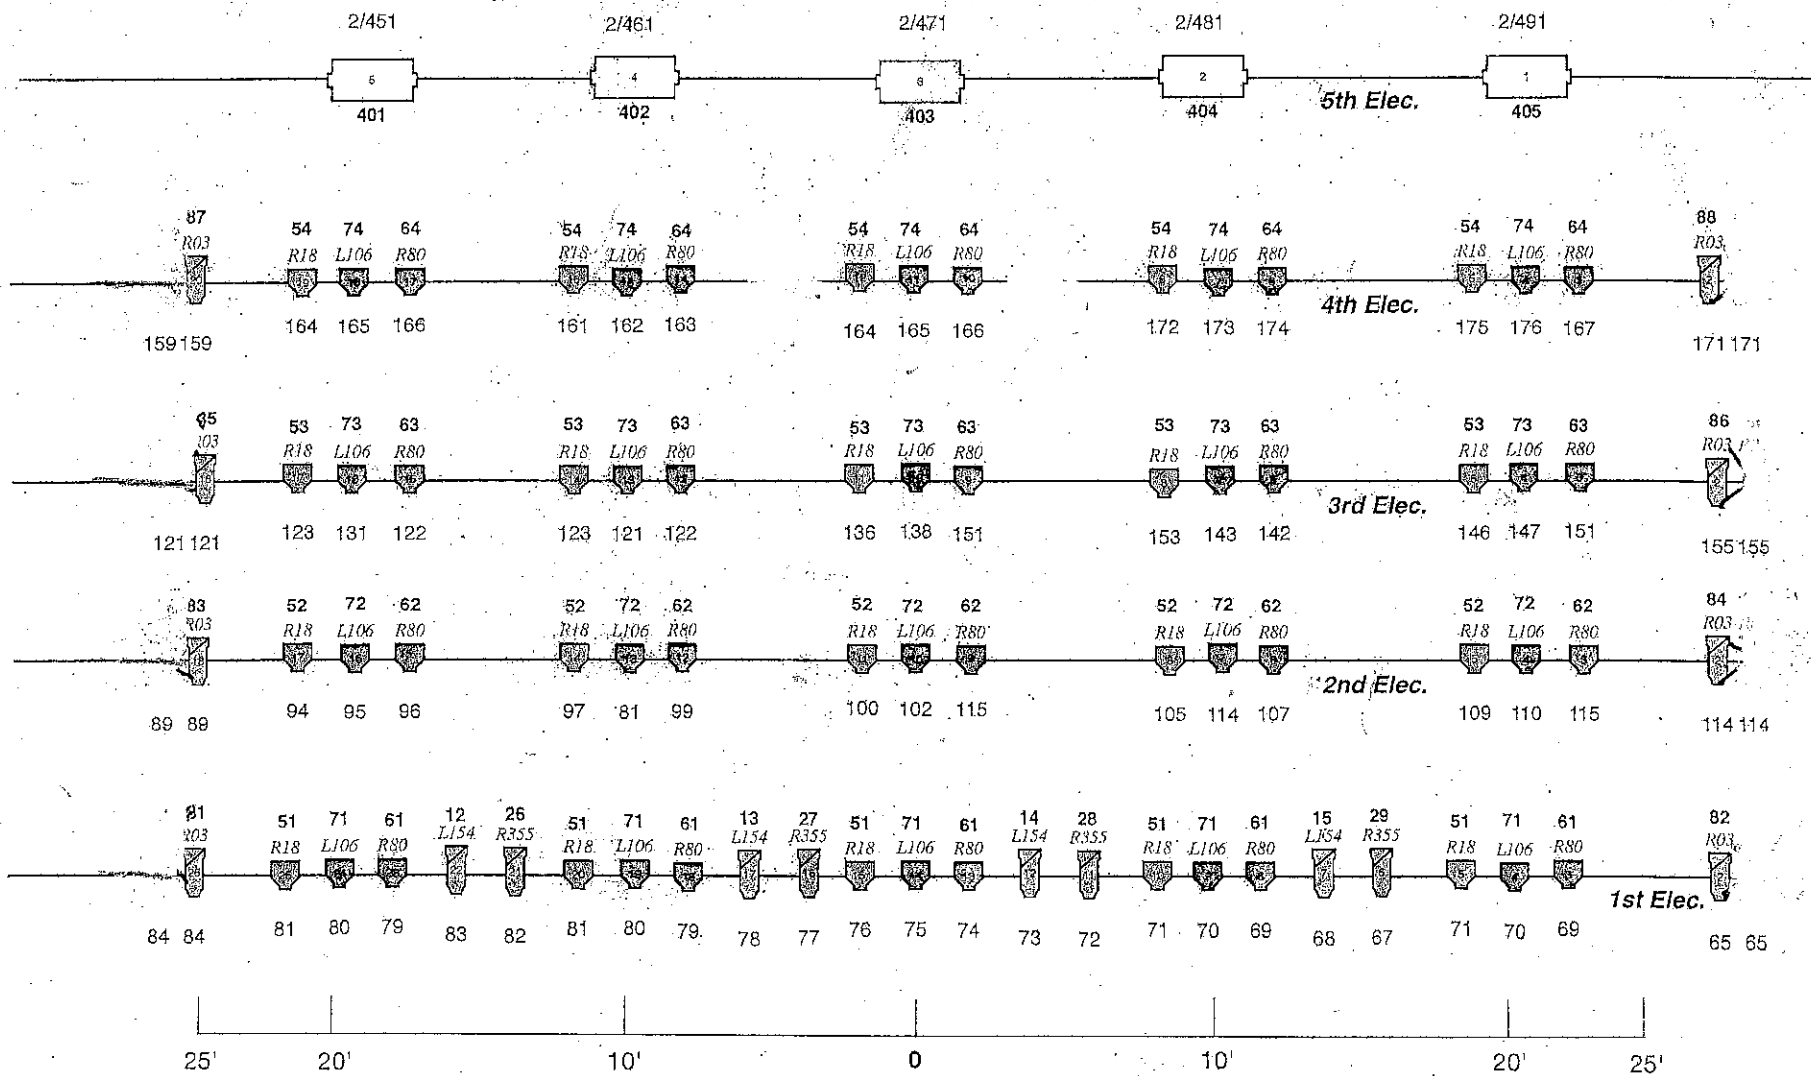

5 Altman Phoenix
 LED Profile Spots
 RGBA
 STAGE LEFT

5 Altman Phoenix
 LED Profile Spots
 RGBA
 STAGE RIGHT

All FOH units have a sharp focus with R132 Frost

Stranahan Theatre: Onstage House Plot 2017