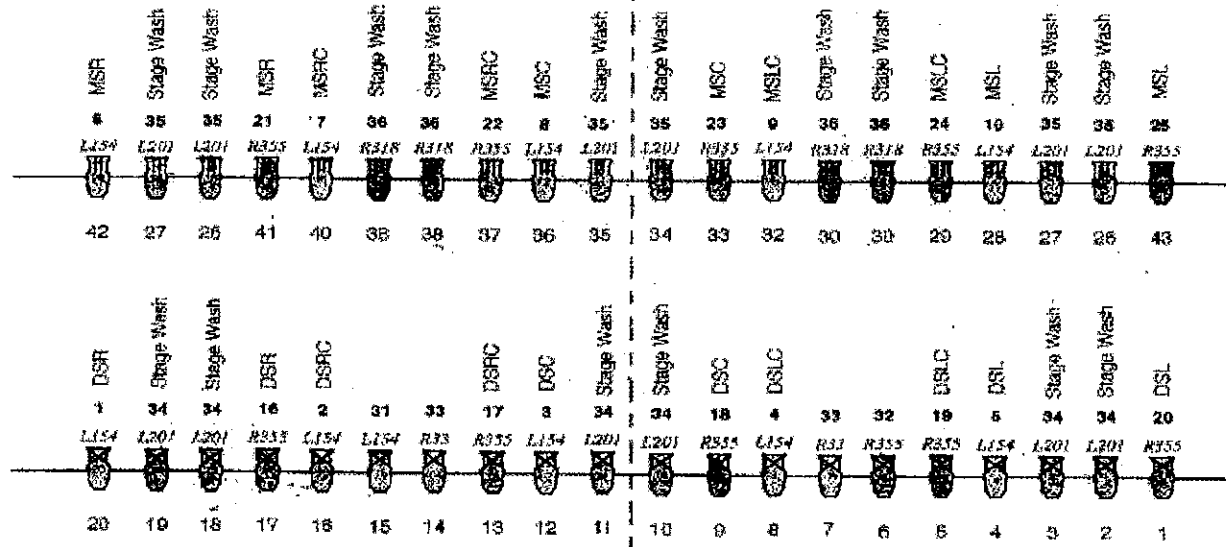

5 Altman Phoenix
 LED Profile Spots
 RGBA
 STAGE LEFT

5 Altman Phoenix
 LED Profile Spots
 RGBA
 STAGE RIGHT

All FOH units have a sharp focus with R132 Frost

Stranahan Theatre: Onstage House Plot 2017