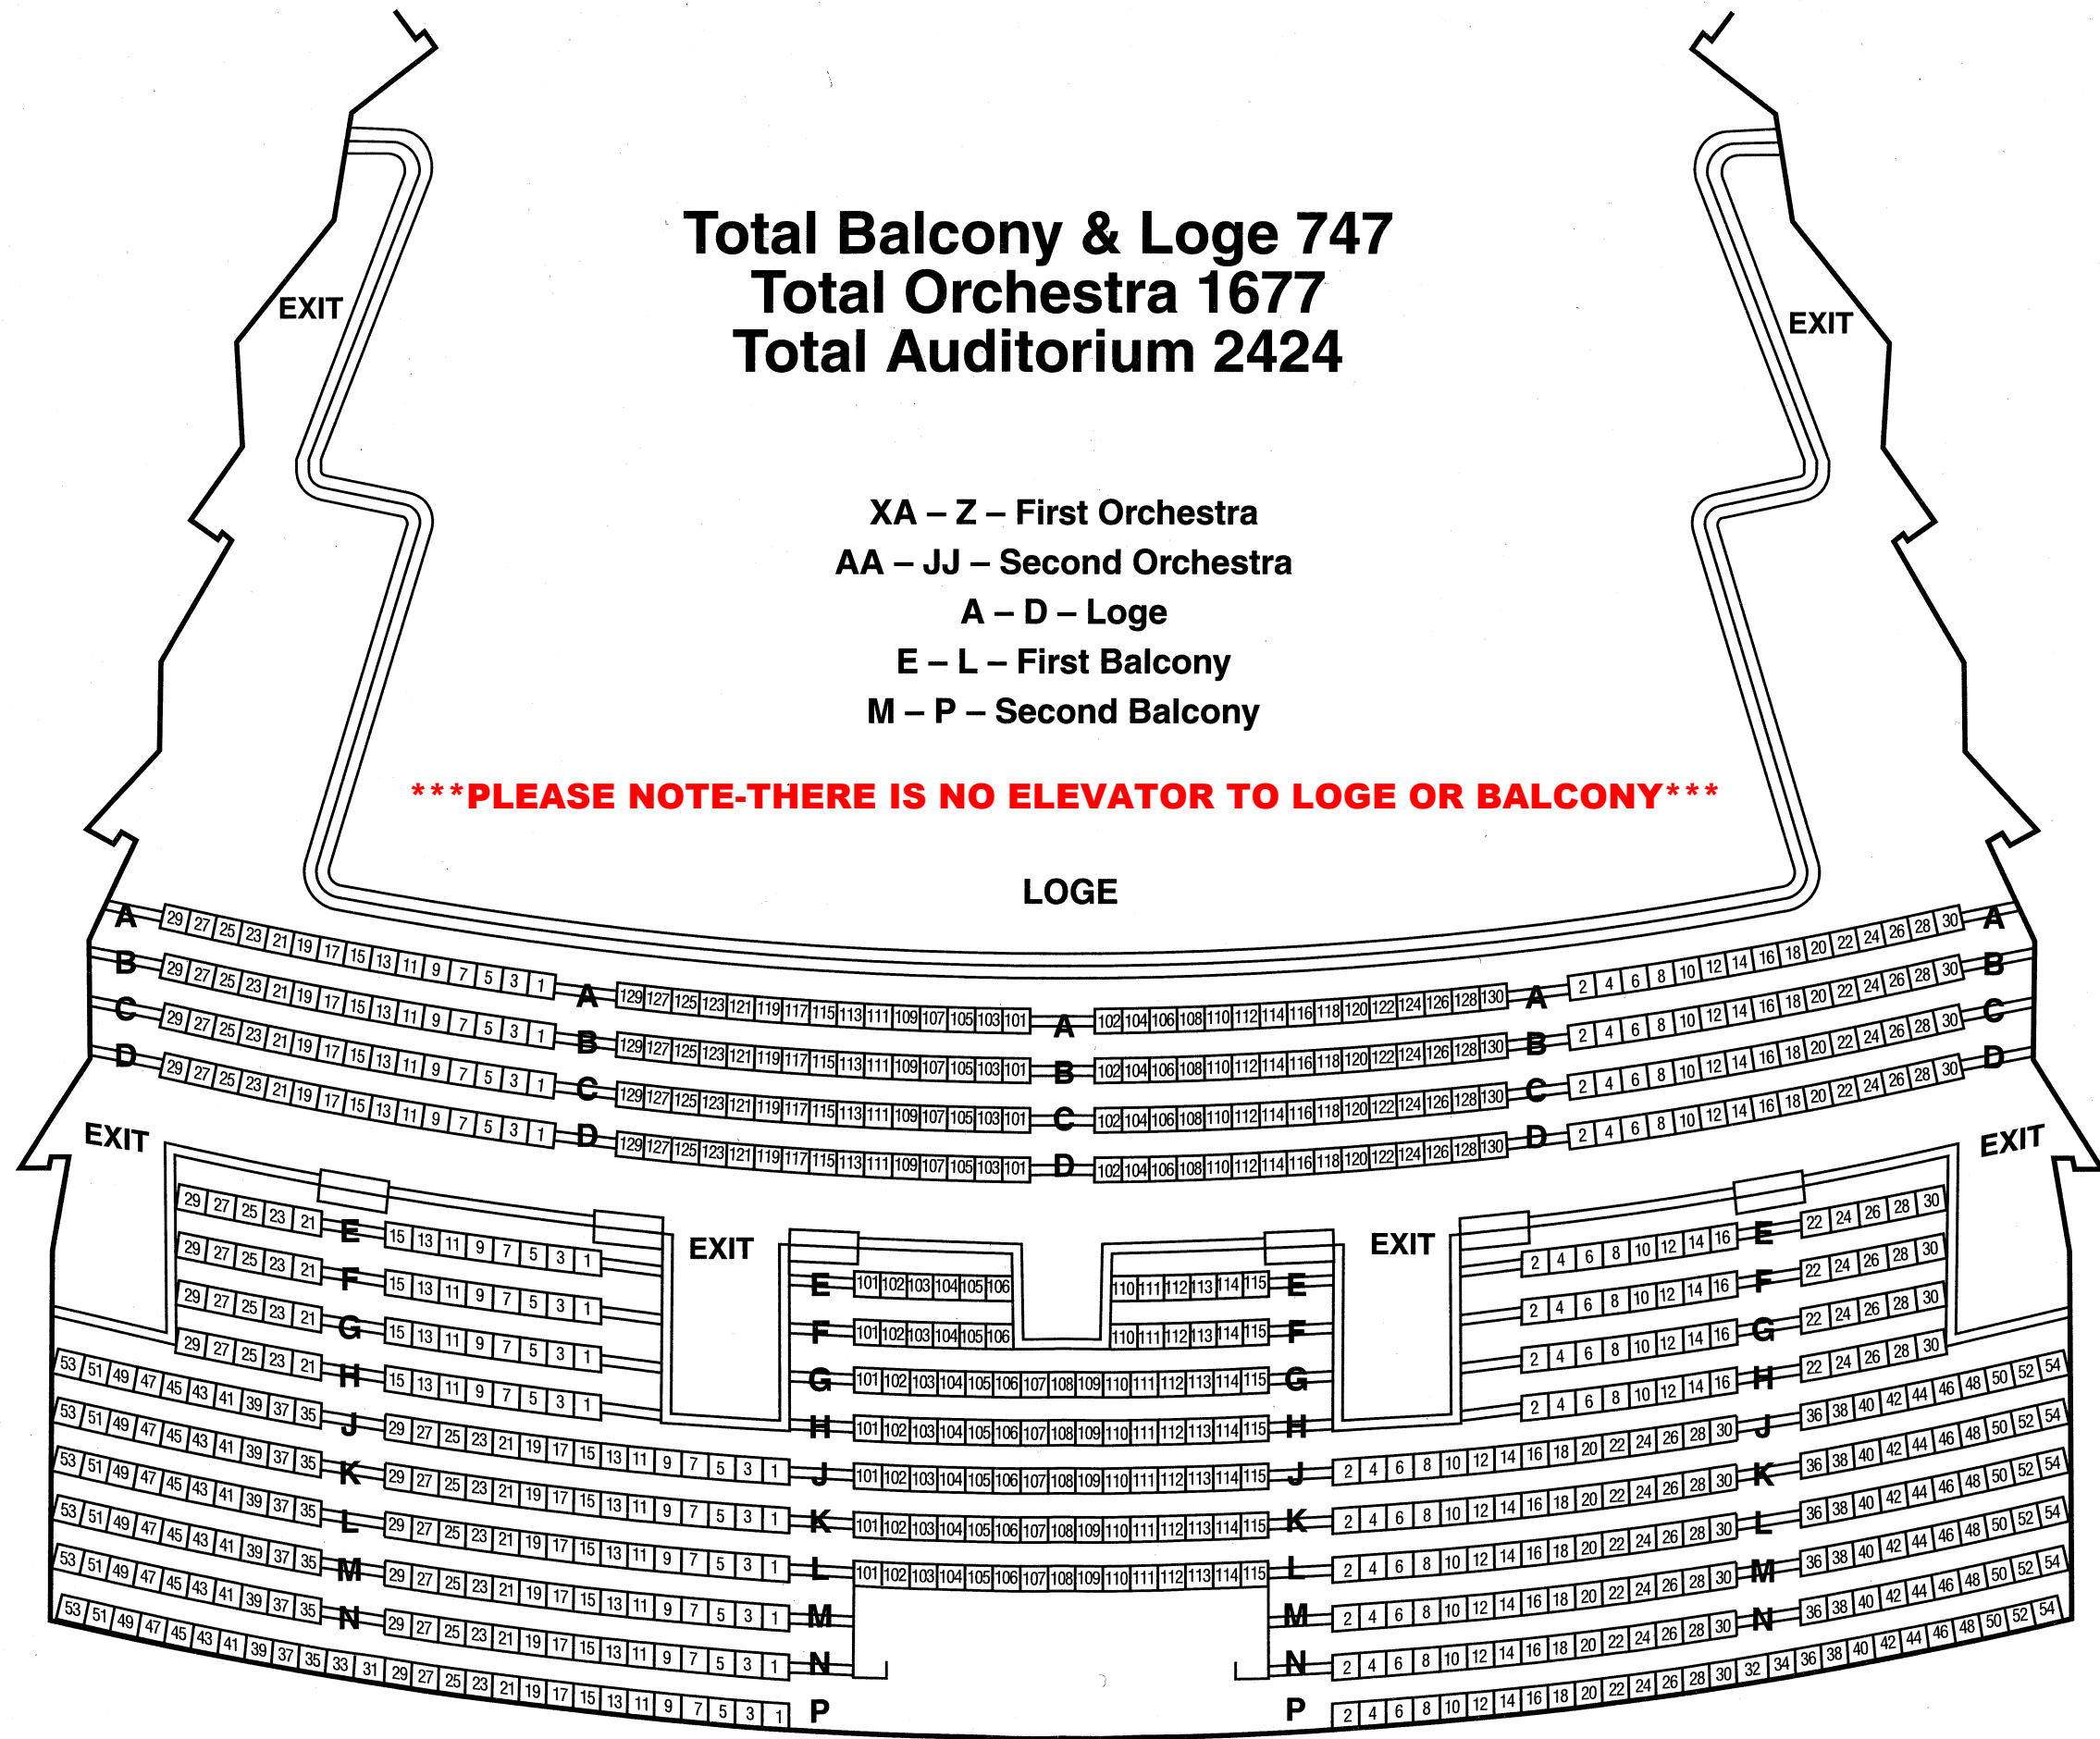

Total Balcony & Loge 747
Total Orchestra 1677
Total Auditorium 2424

XA – Z – First Orchestra
AA – JJ – Second Orchestra
A – D – Loge
E – L – First Balcony
M – P – Second Balcony

***** PLEASE NOTE-THERE IS NO ELEVATOR TO LOGE OR BALCONY *****

Loge
240 Seats

Balcony
507 Seats