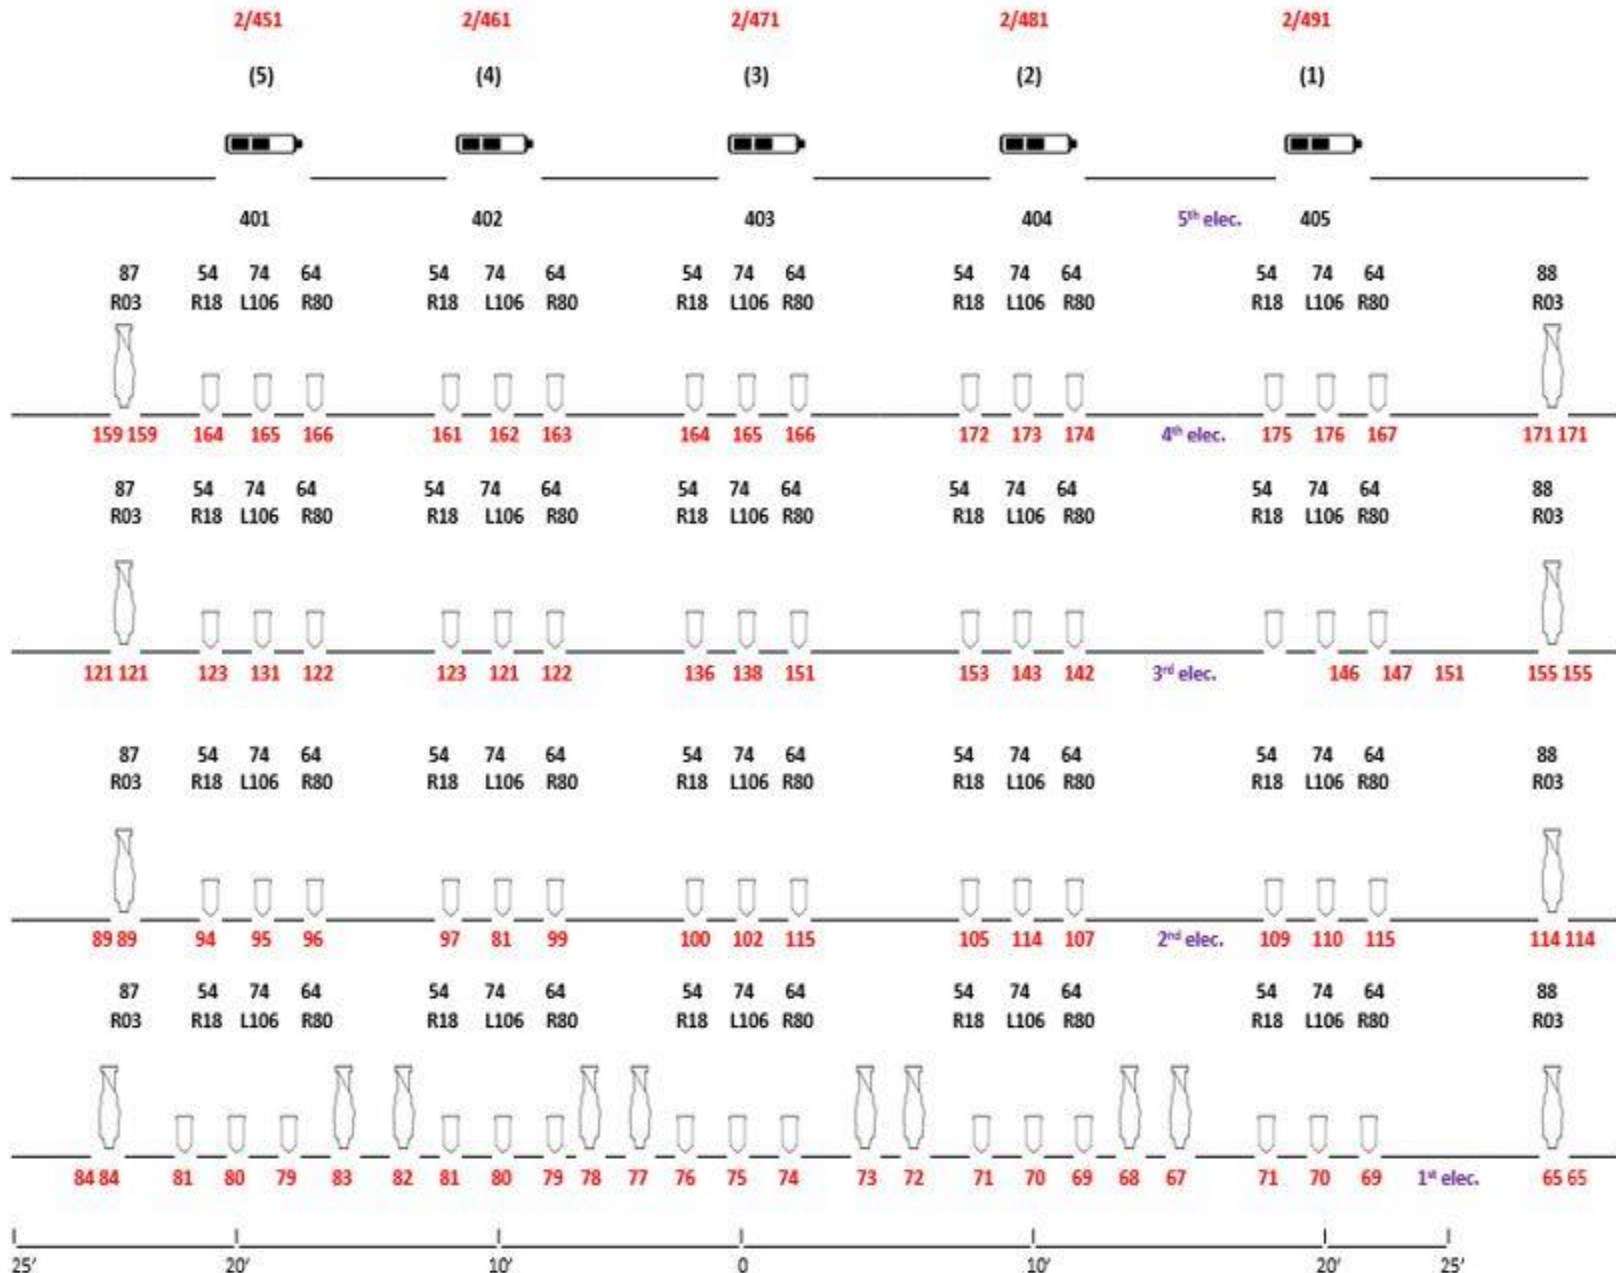

5 Altman Phoenix
LED Profile Spots
RG8A
Stage Left

5 Altman Phoenix
LED Profile Spots
RG8A
Stage Right

Front of House

All FOH units have sharp focus with R1 32 frost

20 ETC 14/ 20 ETC 19

(60 Source 4 PARR 750 WATT) (5 LED Spectra CYCS) (12 Strand WQ575 ELIP SPOTS 19)