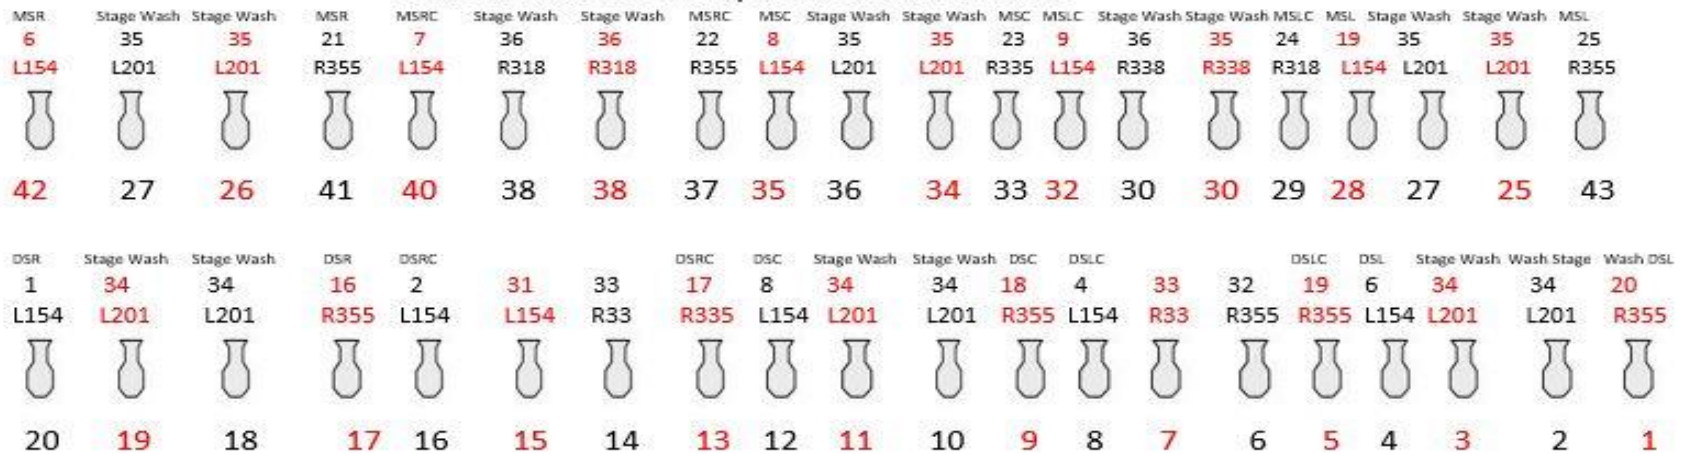

5 Altman Phoenix
LED Profile Spots
RG8A
Stage Left

5 Altman Phoenix
LED Profile Spots
RG8A
Stage Right

Front of House

All FOH units have sharp focus with R1 32 frost

20 ETC 14/ 20 ETC 19

(60 Source 4 PARR 750 WATT) (5 LED Spectra CYCS) (12 Strand WQ575 ELIP SPOTS 19)