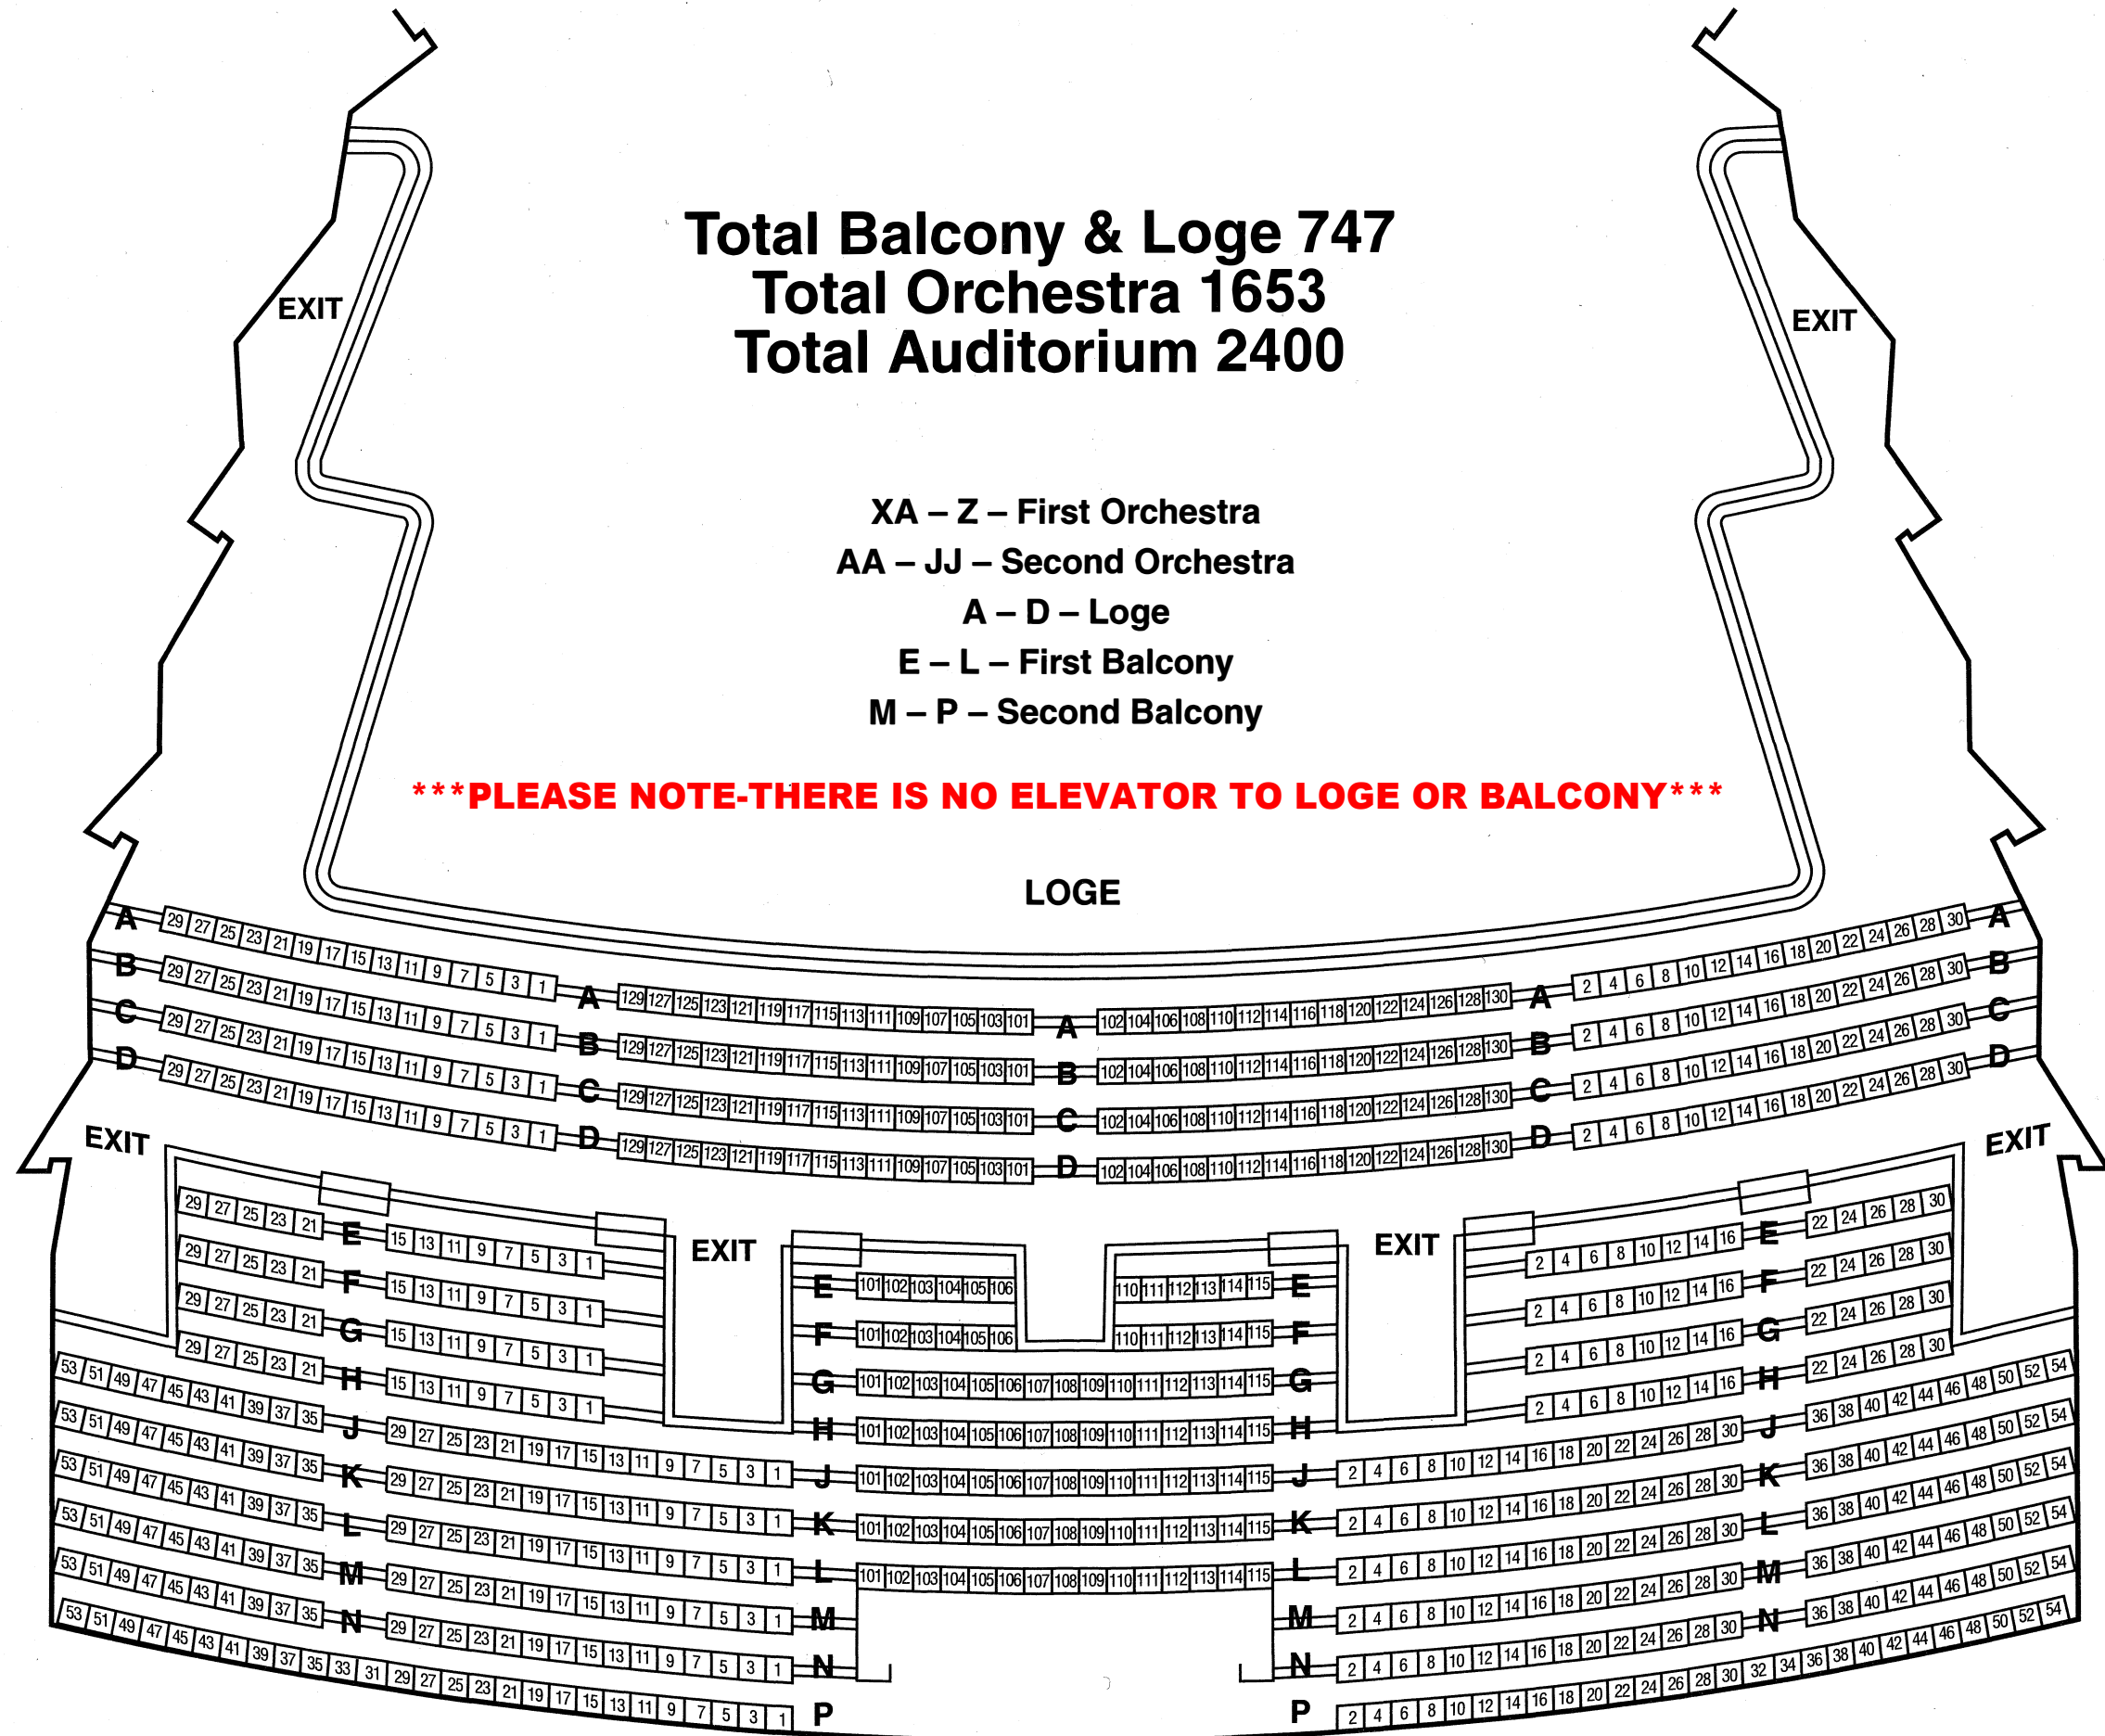

Total Balcony & Loge 747
Total Orchestra 1653
Total Auditorium 2400

XA – Z – First Orchestra
AA – JJ – Second Orchestra
A – D – Loge
E – L – First Balcony
M – P – Second Balcony

***** PLEASE NOTE-THERE IS NO ELEVATOR TO LOGE OR BALCONY *****

Loge
240 Seats

Balcony
507 Seats